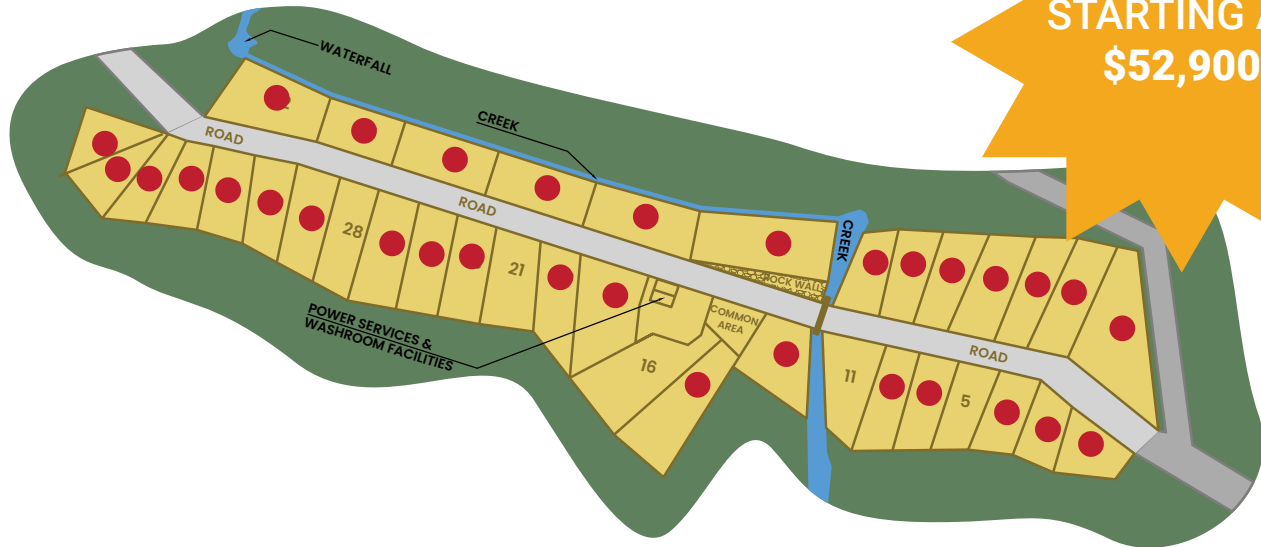

**MOUNT GRIFFIN**  
RV & CABIN RESORT

# RV & CABIN SITES FOR SALE

**STARTING AT  
\$52,900**

Site #	Price	Site Size (approx. sq. ft)	Pending / Sold	Site #	Price	Site Size (approx. sq. ft)	Pending / Sold
1	\$52,900	2,016	SOLD	18	\$00,000	1,013	SOLD
1b	\$00,000	2,013	SOLD	19	\$00,000	2,800	SOLD
2	\$00,000	2,645	SOLD	20	\$00,000	1,908	SOLD
3	\$00,000	2,070	SOLD	21	\$69,900	2,415	
4	\$00,000	2,072	SOLD	22	\$00,000	2,475	SOLD
5	\$58,900	2,024		23	\$55,900	2,152	SOLD
6	\$00,000	2,235	SOLD	24	\$00,000	2,190	SOLD
7	\$00,000	2,175	SOLD	25	\$72,900	2,700	SOLD
8	\$62,900	2,695	SOLD	26	\$62,900	2,708	SOLD
9	\$00,000	2,090	SOLD	27	\$00,000	2,460	SOLD
10	\$59,000	2,001	SOLD	28	\$65,900	2,248	
11	\$81,900	2,355		29	\$00,000	2,095	SOLD
12	\$00,000	2,085	SOLD	30	\$00,000	1,808	SOLD
13	\$00,000	2,000	SOLD	31	\$00,000	2,016	SOLD
14	\$00,000	2,600	SOLD	32	\$00,000	3,650	SOLD
15	\$74,900	2,839	SOLD	33	\$00,000	1,755	SOLD
16	\$71,900	2,756		34	\$00,000	1,950	SOLD
17	\$00,000	3,612	SOLD	35	\$00,000	1,448	SOLD
				36	\$00,000	1,448	SOLD

# A LOOK INTO THE FUTURE OF MOUNT GRIFFIN

Please Note: this map is not an accurate reflection of future developments. Updated site plans for upcoming developments will become available in the near future