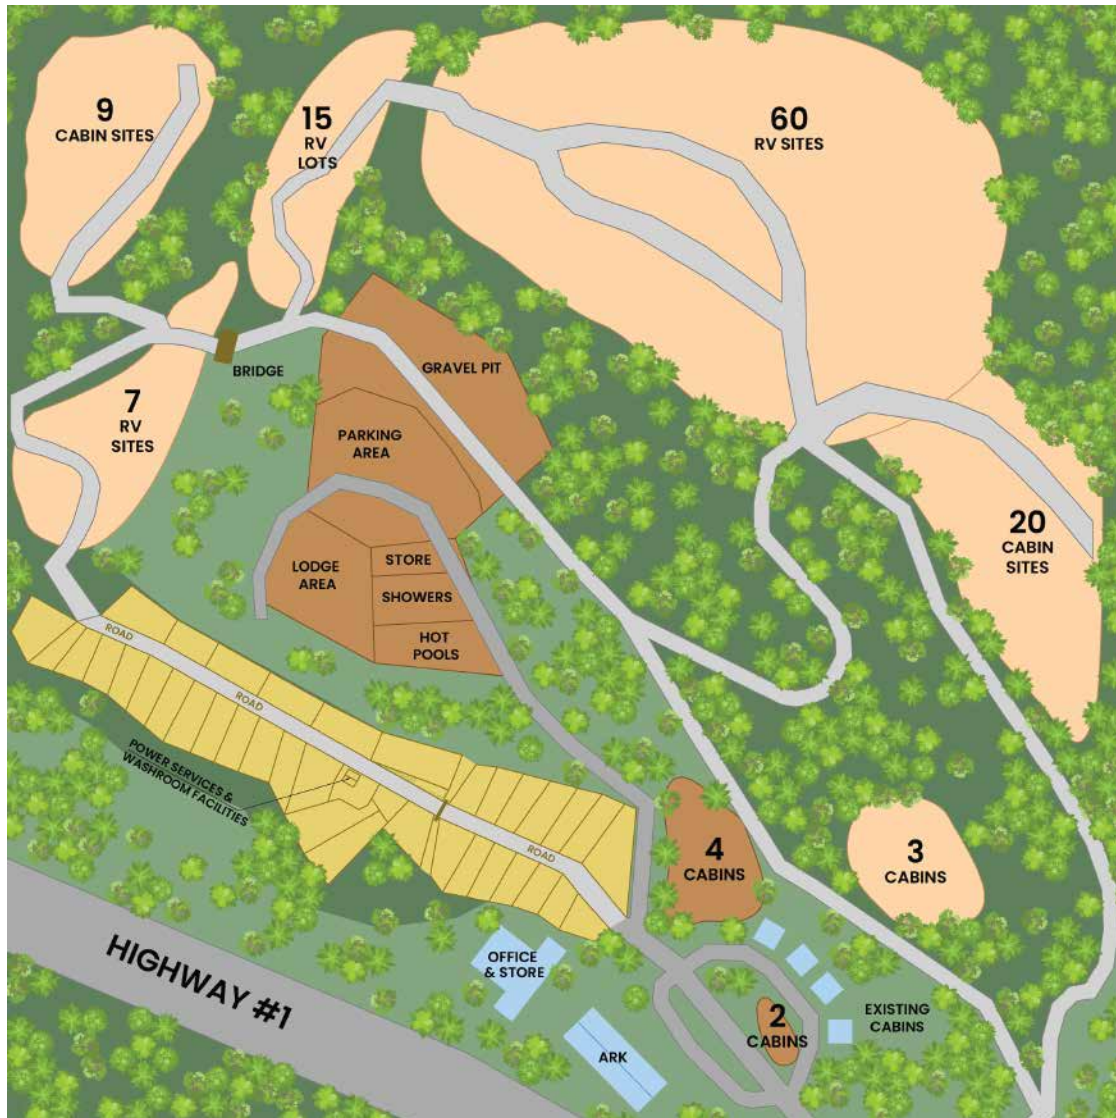

# RV & CABIN SITES FOR SALE

**STARTING AT  
\$52,900**

Site #	Price	Site Size (approx. sq. ft)	Pending / Sold	Site #	Price	Site Size (approx. sq. ft)	Pending / Sold
1	\$52,900	2,016	SOLD	18	\$00,000	1,013	SOLD
1b	\$00,000	2,013	SOLD	19	\$00,000	2,800	SOLD
2	\$00,000	2,645	SOLD	20	\$00,000	1,908	SOLD
3	\$00,000	2,070	SOLD	21	\$69,900	2,415	
4	\$00,000	2,072	SOLD	22	\$00,000	2,475	SOLD
5	\$58,900	2,024		23	\$55,900	2,152	SOLD
6	\$00,000	2,235	SOLD	24	\$00,000	2,190	SOLD
7	\$00,000	2,175	SOLD	25	\$72,900	2,700	SOLD
8	\$62,900	2,695	SOLD	26	\$62,900	2,708	SOLD
9	\$00,000	2,090	SOLD	27	\$00,000	2,460	SOLD
10	\$59,000	2,001	SOLD	28	\$65,900	2,248	
11	\$81,900	2,355		29	\$00,000	2,095	SOLD
12	\$00,000	2,085	SOLD	30	\$00,000	1,808	SOLD
13	\$00,000	2,000	SOLD	31	\$00,000	2,016	SOLD
14	\$00,000	2,600	SOLD	32	\$00,000	3,650	SOLD
15	\$74,900	2,839	SOLD	33	\$00,000	1,755	SOLD
16	\$71,900	2,756		34	\$00,000	1,950	SOLD
17	\$00,000	3,612	SOLD	35	\$00,000	1,448	SOLD
				36	\$00,000	1,448	SOLD

# A LOOK INTO THE FUTURE OF MOUNT GRIFFIN

Please Note: this map is not an accurate reflection of future developments. Updated site plans for upcoming developments will become available in the near future